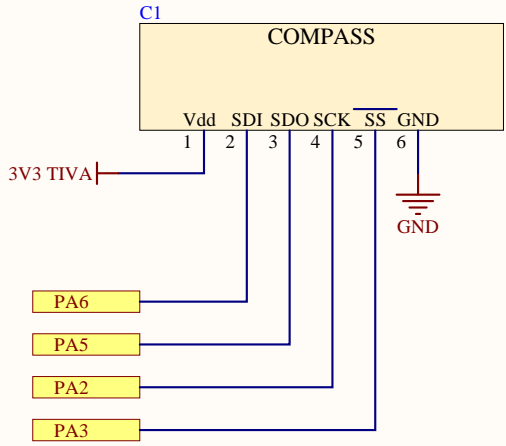

Title		
Size	Number	Revision
A		
Date:	3/13/2019	Sheet of
File:	U:\pablomtz\...\BatteryBase.SchDoc	Drawn By:

Title		
Size	Number	Revision
A		
Date:	3/13/2019	Sheet of
File:	U:\pablomtz\..\ColorSensor.SchDoc	Drawn By: