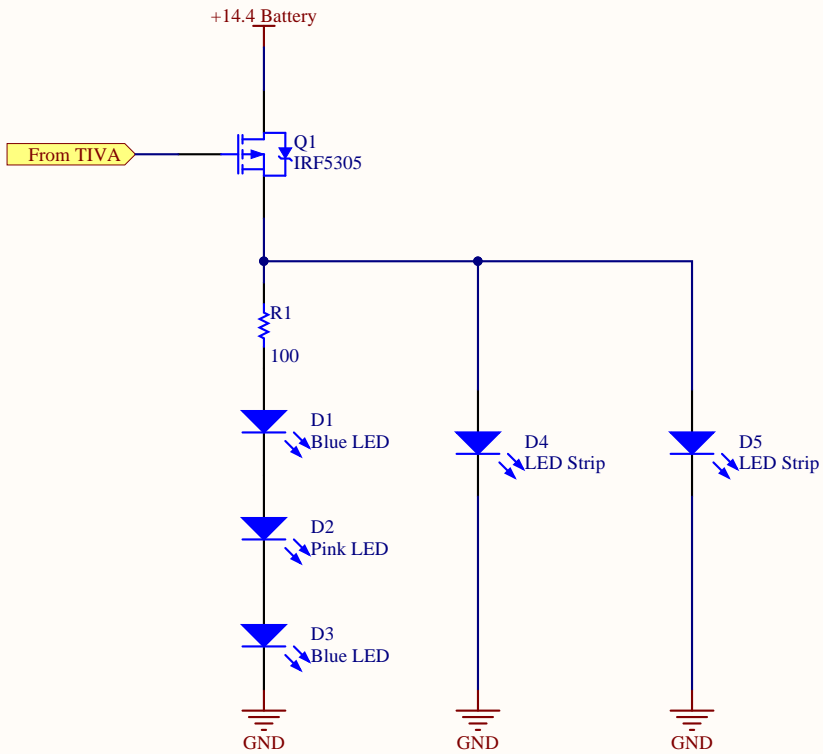

Title		
Size	Number	Revision
A		
Date:	3/13/2019	Sheet of
File:	U:\pablomtz\..\IR Blaster.SchDoc	Drawn By:

Title		
Size	Number	Revision
A		
Date:	3/13/2019	Sheet of
File:	U:\pablomtz\..IR Long Range.SchDoc	Drawn By: