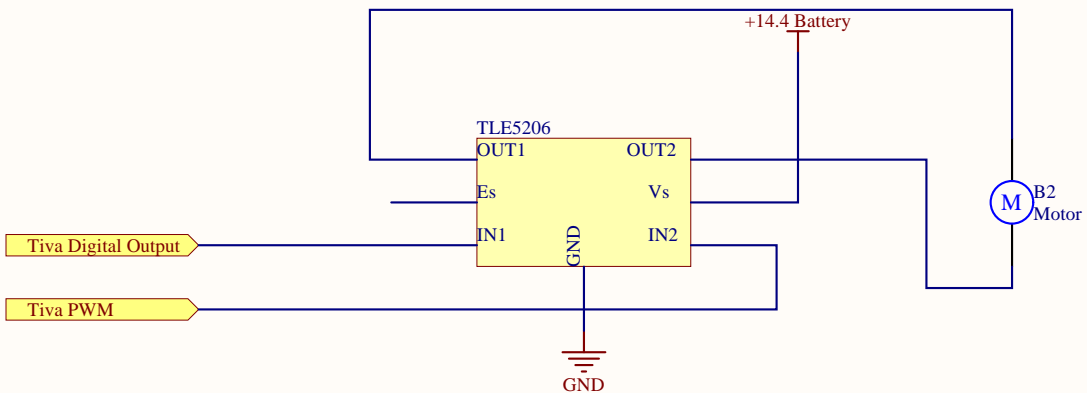

Title		
Size	Number	Revision
A		
Date:	3/13/2019	Sheet of
File:	U:\pablomtz\...\TLE5206Hbridge.SchDoc	Drawn By: