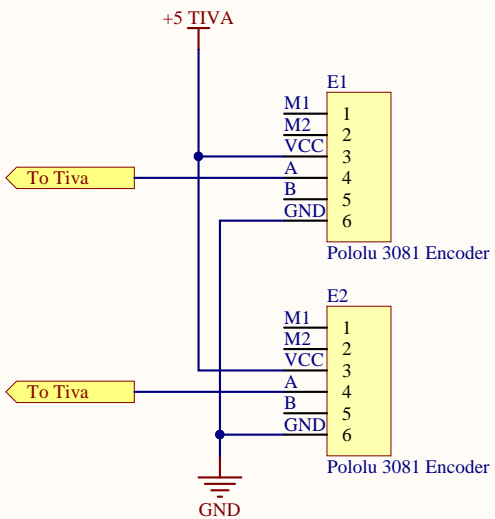

Title		
Size	Number	Revision
A		
Date:	3/13/2019	Sheet of
File:	U:\pablomtz\..\MotorEncoders.SchDoc	Drawn By: