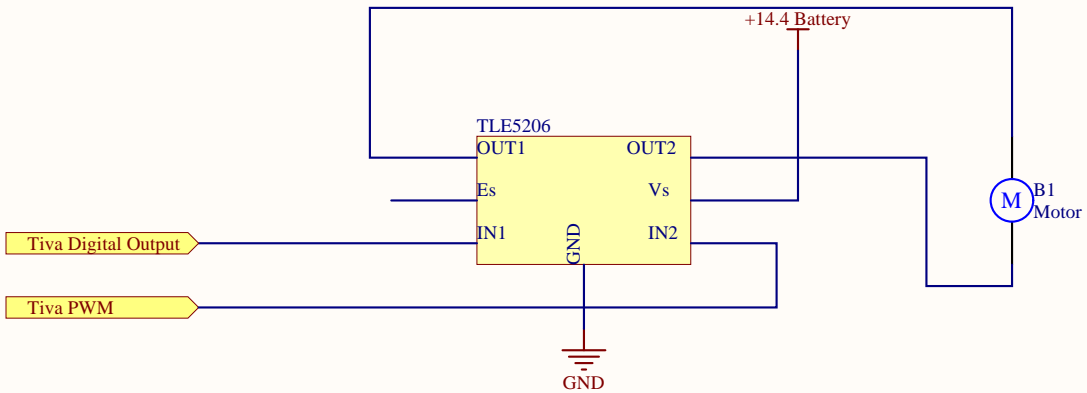

Title		
Size	Number	Revision
A		
Date:	3/13/2019	Sheet of
File:	U:\pablomtz\...\TLE5206Hbridge.SchDoc	Drawn By: