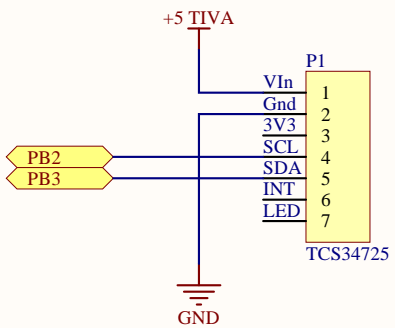

Title		
Size	Number	Revision
A		
Date:	3/13/2019	Sheet of
File:	U:\pablomtz\...\BatteryBase.SchDoc	Drawn By:

Title		
Size	Number	Revision
A		
Date:	3/13/2019	Sheet of
File:	U:\pablomtz\..\ColorSensor.SchDoc	Drawn By: